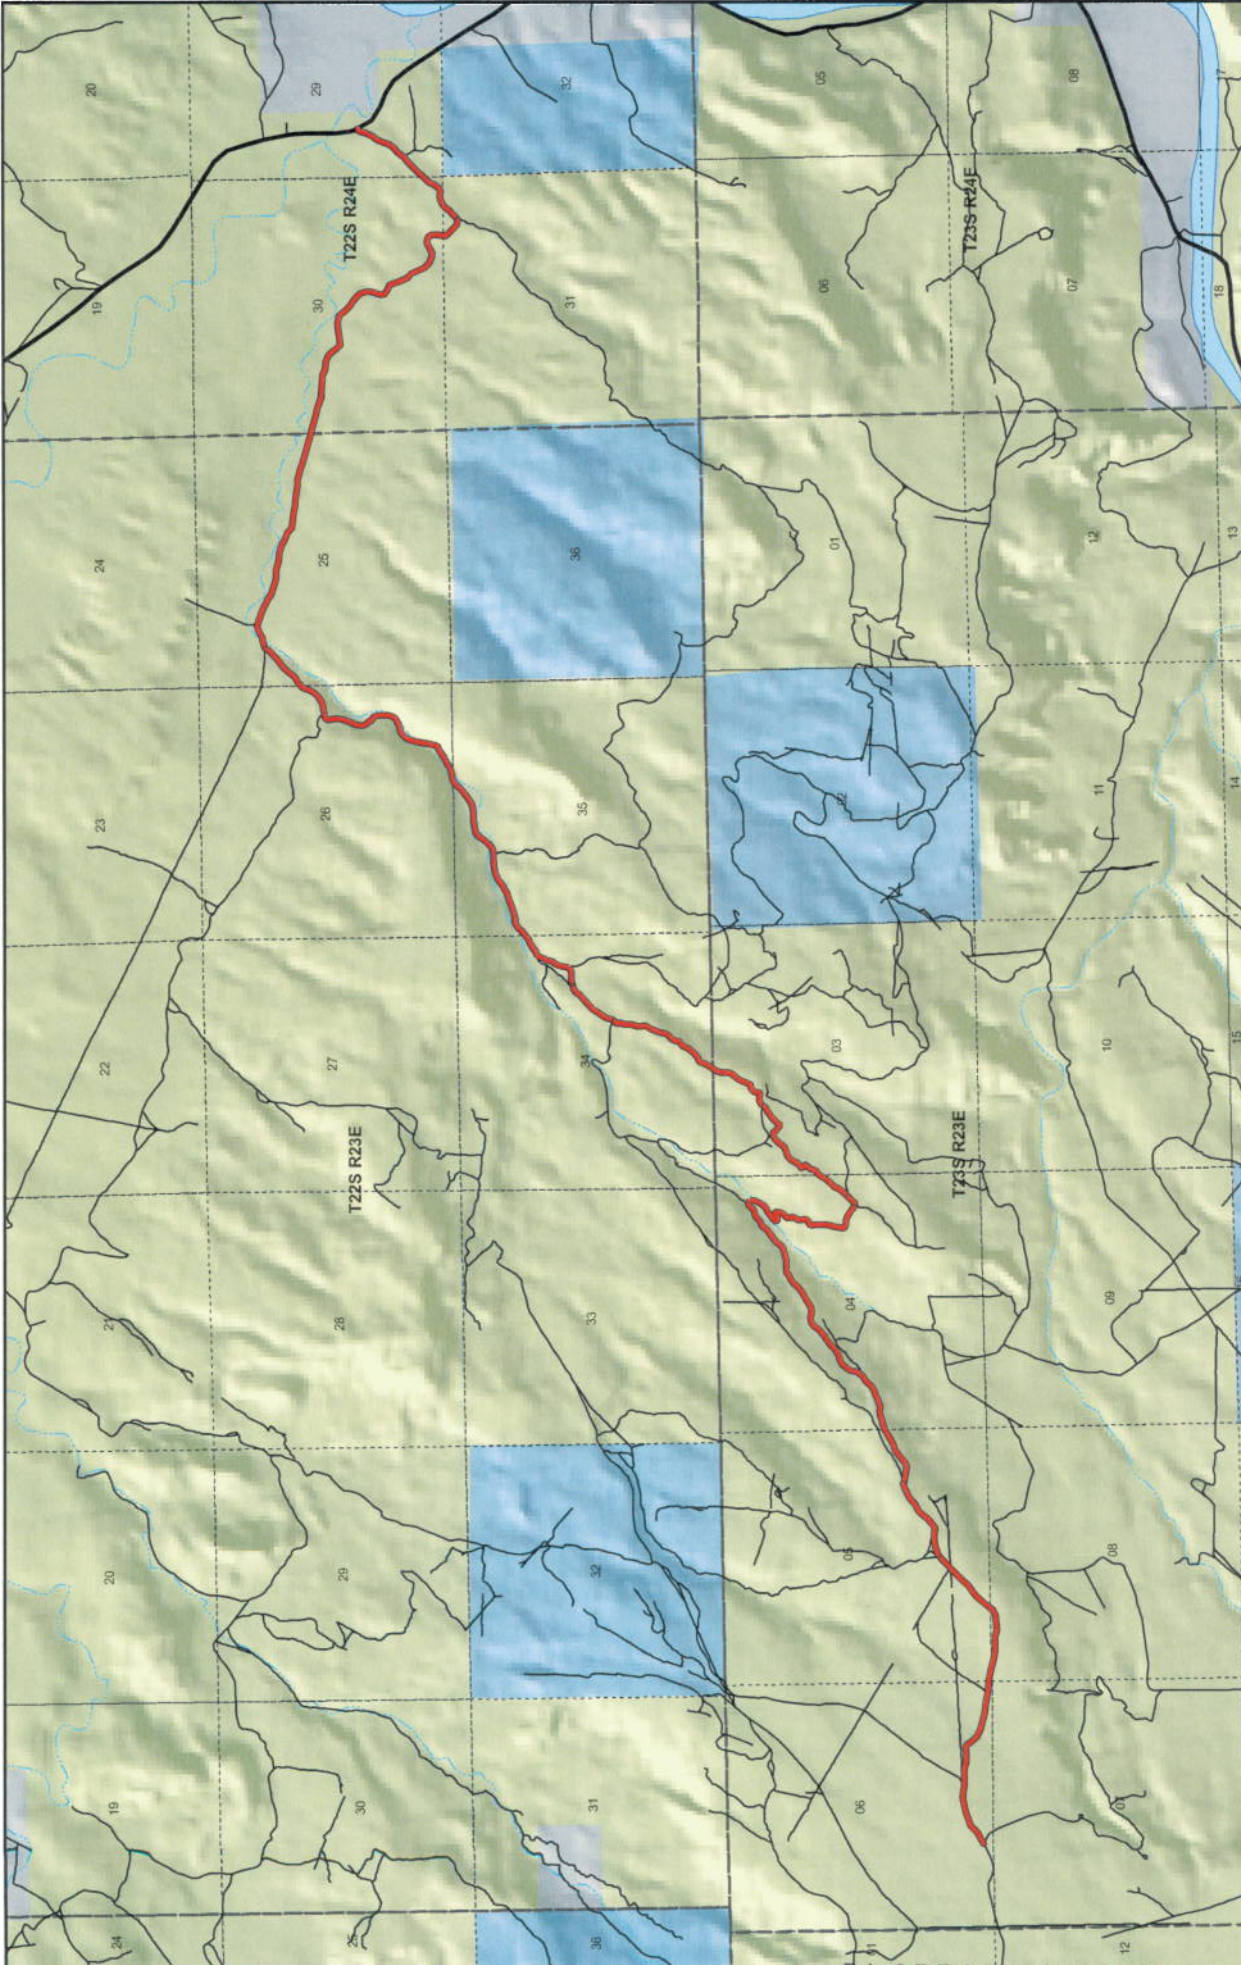

1:46,854

1 inch equals 0.7 miles

Map prepared by the State of Utah

Automated Geographic Reference Center

AGRC

Room 5130 State Office Building

Salt Lake City, Utah 84114

Jul 24, 2007

Owl Draw Road County Unique - 00344

Land Ownership Categories BLM State Sovereign Land SITLA, State Trust Land USFS, National Forest National Park (NPS) Private	Misc Wildlife Reserve Military Wilderness State Park Tribal Lands	City / Town Municipalities Section = 1 Mile	Transportation Network Owl Draw Road State / U.S. Highway Local Roads