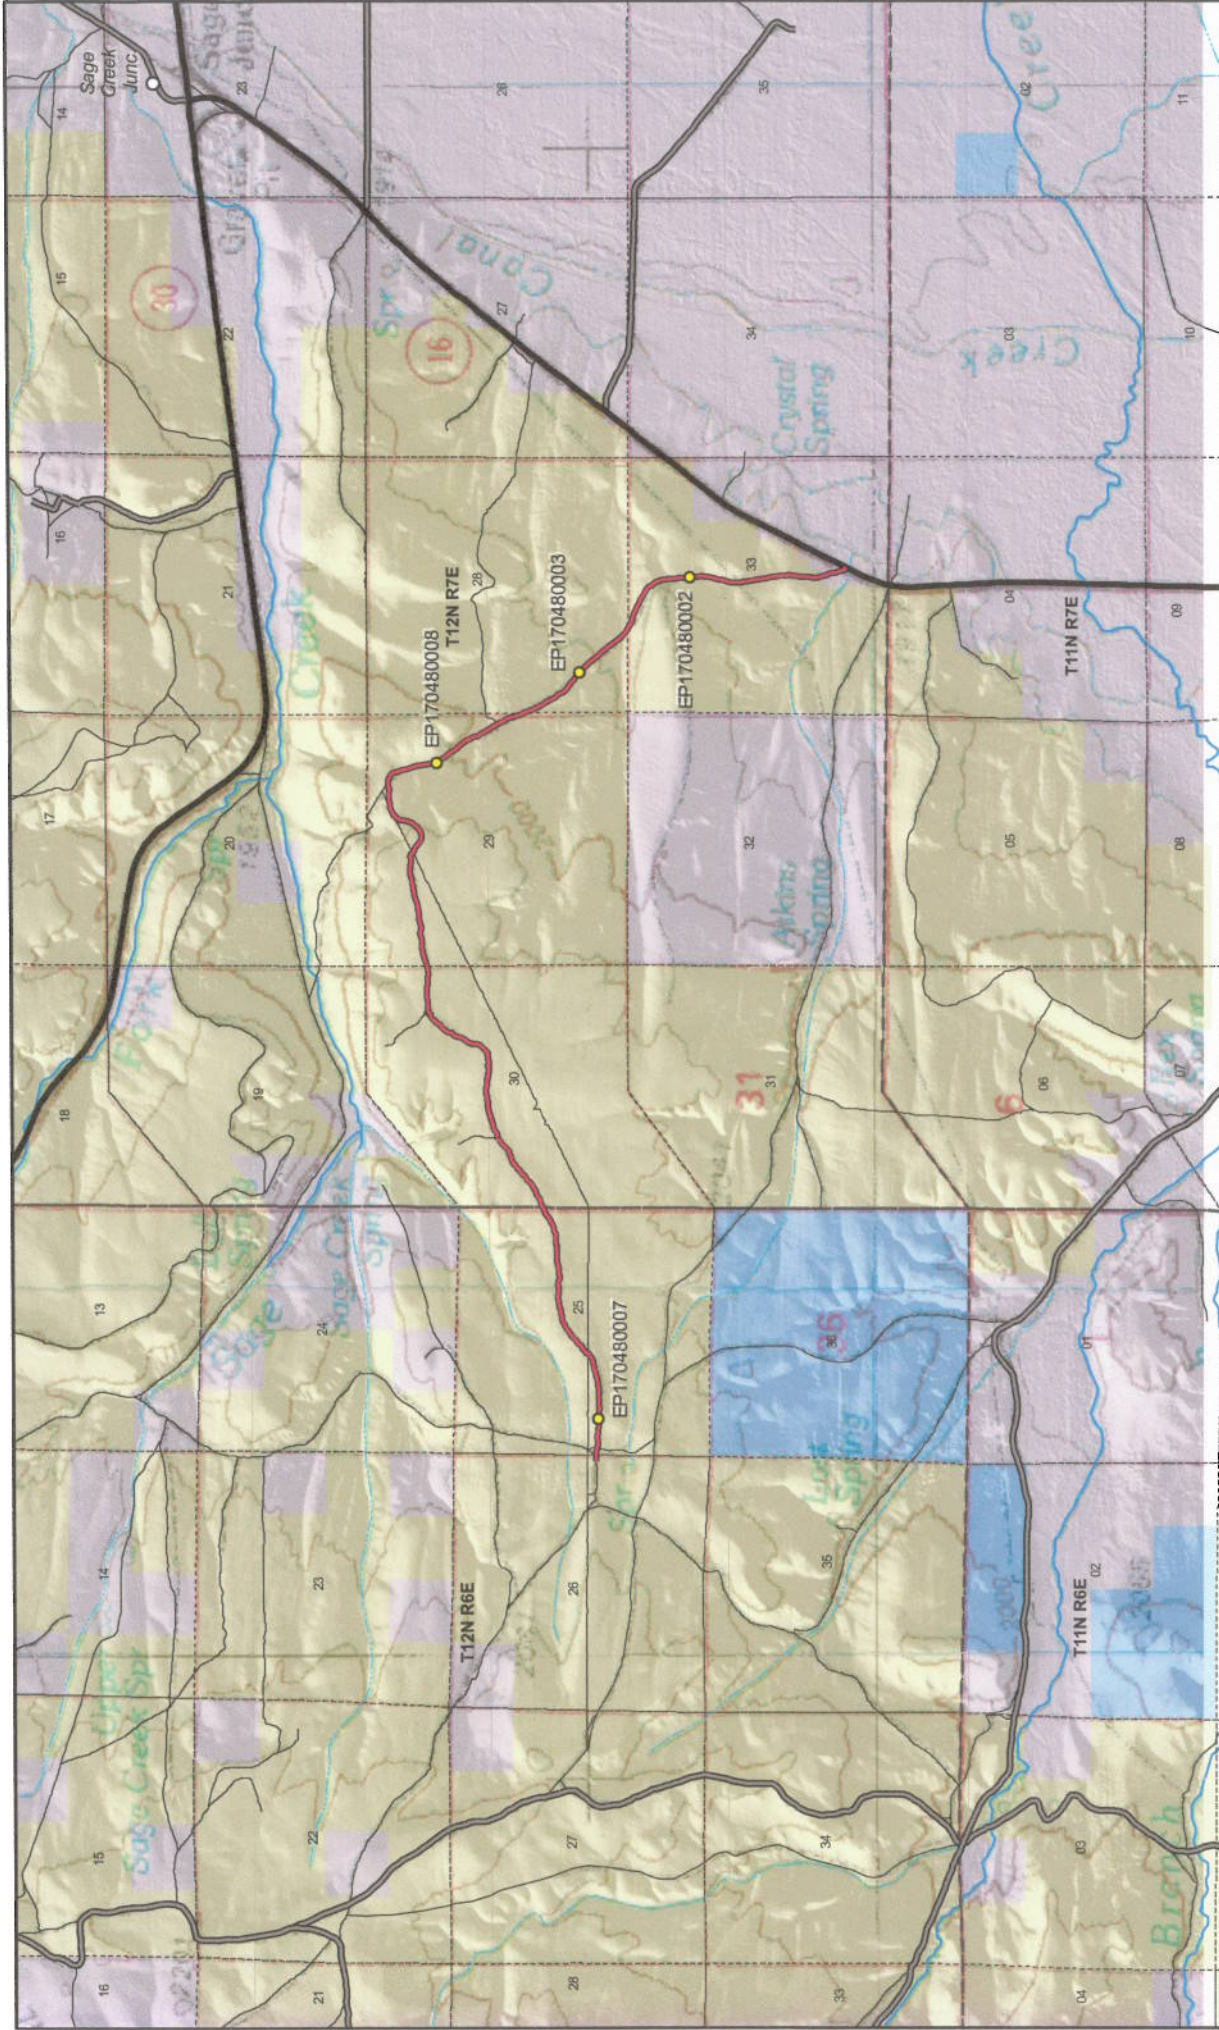

Map prepared by the State of Utah
Automated Geographic Reference Center
Room 5130 State Office Building
Salt Lake City, Utah 84114
Oct 15, 2008

AR40 - Rich County
SGID RD_ID RD170480 CO_UNIQUE AR40

Land Ownership Categories

- BLM
- Private
- SITLA, State Trust Land
- USFS, National Forest
- State Parks and Recreation
- UDWR Wildlife Reserve

Misc

- Photo Event Point
- Section = 1 Mile

Transportation Network

- AR40
- Title V, Issued Or Under Consideration By BLM Or County
- County B Road
- State / U.S. Highway
- Other Roads

1182

Scale
1:48,314
1 in = 43 miles